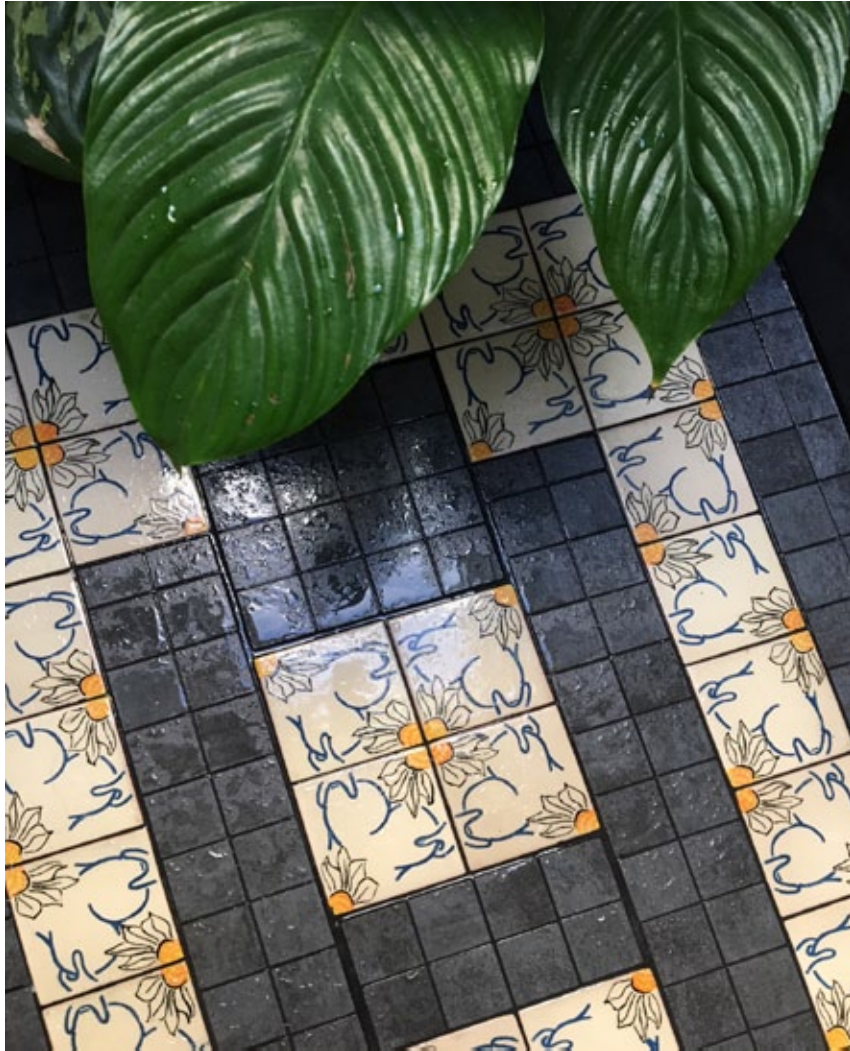

Flowerly Booty

10/10cm or/ou 15/15cm

Prices on estimate / Prix sur devis
≈ 1000 euros/m²