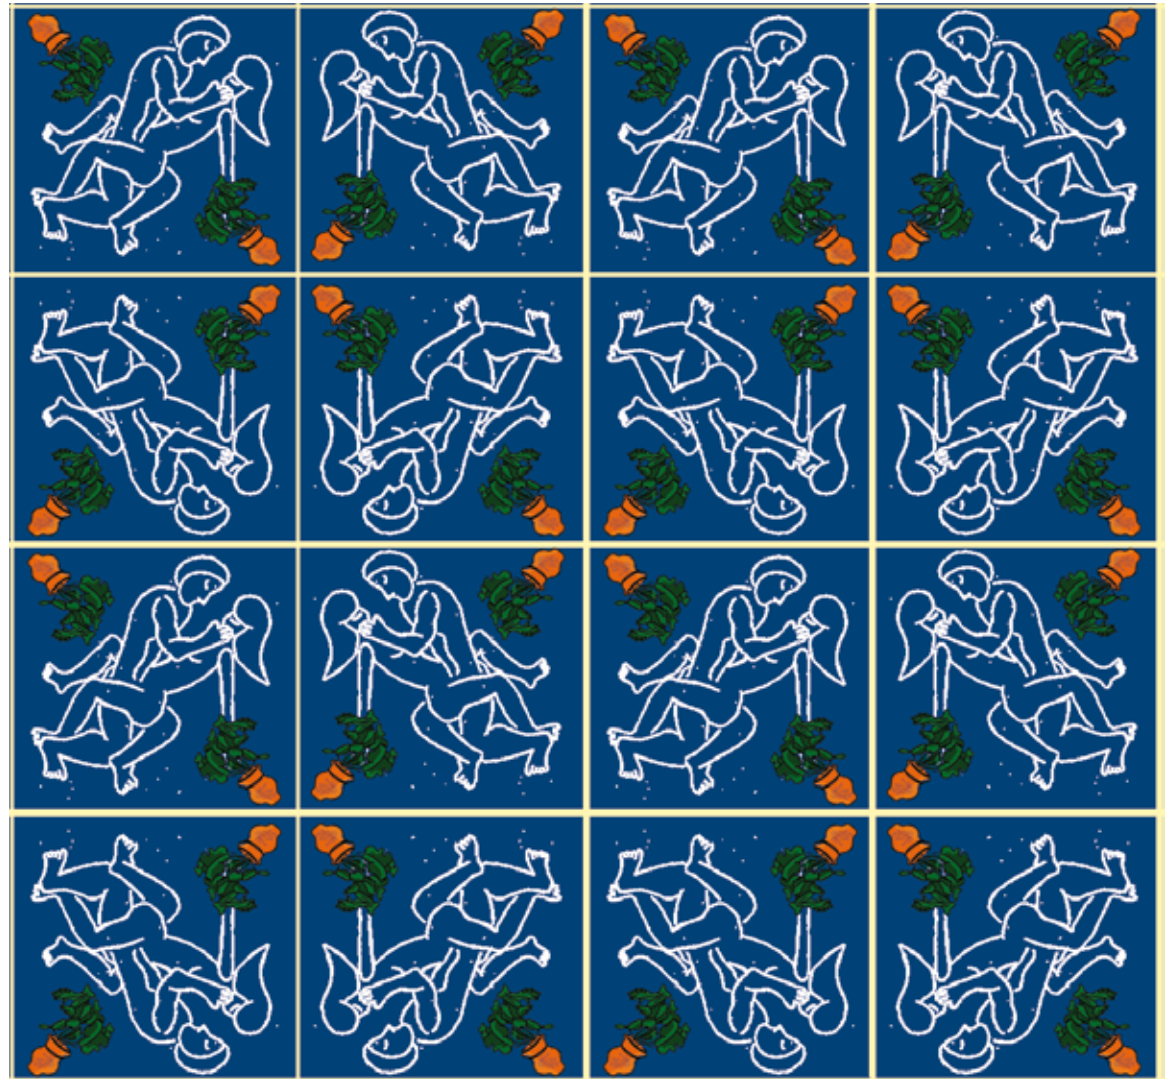

Stay home

10/10cm or/ou 15/15cm

Prices on estimate / Prix sur devis
≈ 1000 euros/m²