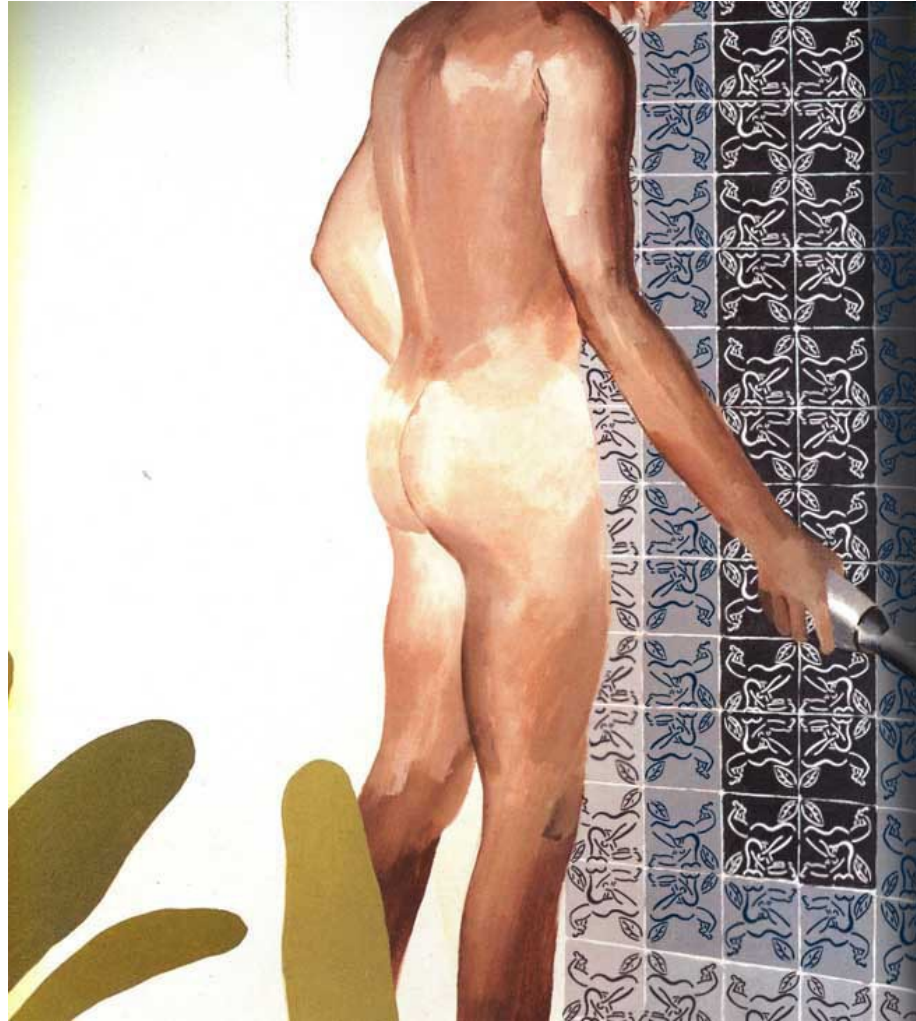

10/10 cm or 15/15 cm

PRICES ON ESTIMATE / PRIX SUR DEVIS

SUTRAKARLA@GMAIL.COM