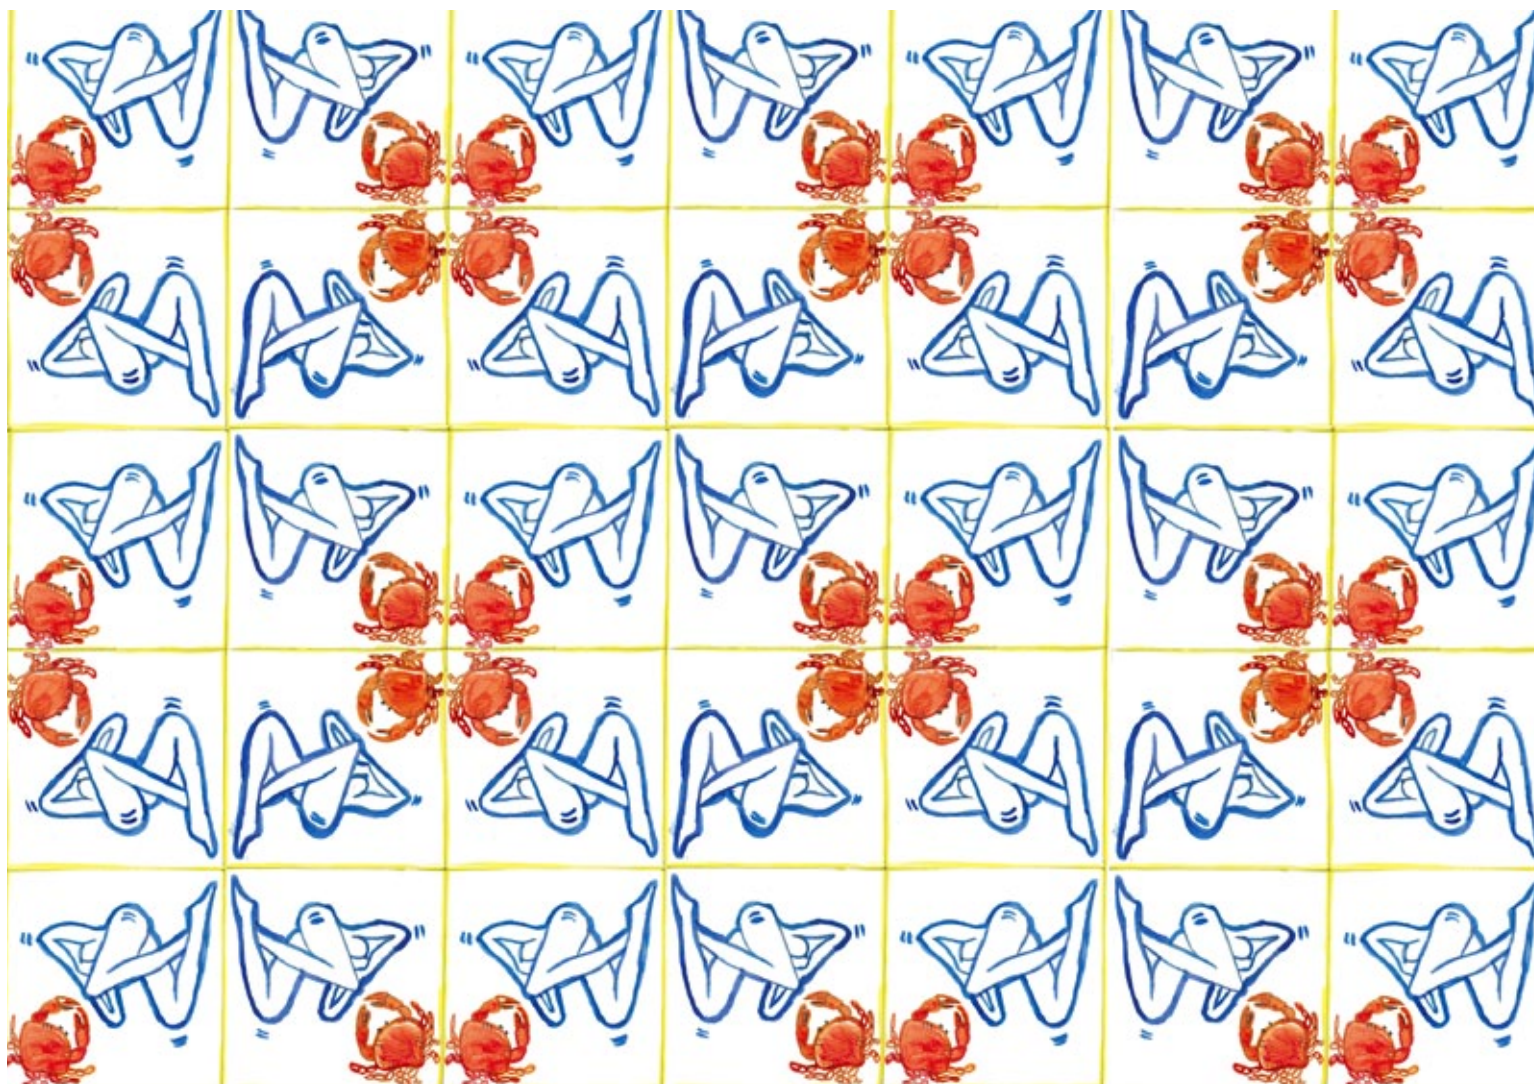

« Pince-me Pince-moi »

B.